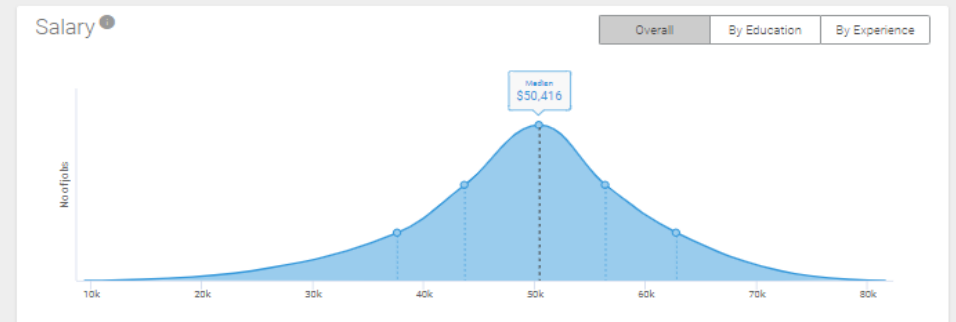

Priority Industry	Priority Occupational Grouping/Occupation	Entry Level Wage/Salary Range (per Local Job Descriptions)	Occupational Employment & Wage Statistics*		Comments
			Hampden	Franklin Hampshire	
Educational Services	Middle School Teachers 25-2022	(BA) $44,200-$46,000 (MA) $46,100-$48,400	$54,800-$60,133	$45,600-$47,700	Average Entry-level wages for Gr. K-12 Teachers, including Special Education, Bilingual and Technical

Occupation Analysis - Middle School Teachers, Except Special and Career/Technical Education

Save / Export...

Teach students in one or more subjects in public or private schools at the middle, intermediate, or junior high level, which falls between elementary and senior high school as defined by applicable laws and regulations.

- Overview
- Skills Explorer
- Employers & Industries
- Top Locations
- Related Jobs

Job Metrics

Job Postings
Last 12 Months

Very High Demand

562

Time to Fill

Similar to Fill

39 days

Projected Growth
10 Years

+11.2%

Location Quotient

Very High

Job Qualifications

Years of Experience

0 to 2 Years	61.9%	38.1%	3 to 5 Years

Education Level

High School	Associate's Degree	Bachelor's Degree	Master's Degree	Doctorate
		88%		10.9%

Frequency Requested

Certification	Occasionally	Sometimes	Often
Certified Teacher	☐	☒	☐
Teachers of English To Speakers of Other Languages (TESOL)	☒	☐	☐

Top Skills

Explore All Skills

Specialized Skills

- Teaching
- Progress Reports
- Teaching Speakers of Other Languages
- Special Education
- Lesson Planning
- Social Studies
- Budgeting

Baseline Skills

- English
- Communication Skills
- Teamwork / Collaboration
- Spanish
- Bilingual
- Planning
- Writing

*ES-202 Employer Reported Occupational Employment and Wage Statistics, Annual Data, May 2017; Geographies: Workforce Development Area, Metropolitan New England City and Town Area (NECTA); Entry Annual Wages